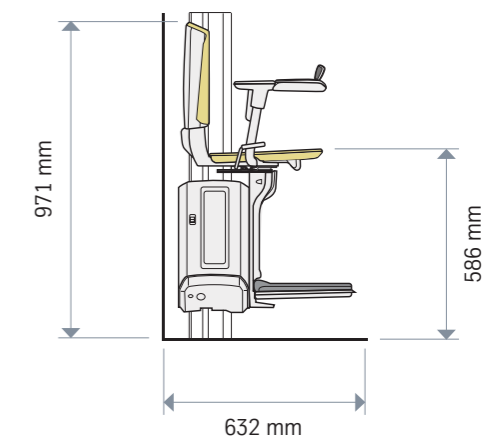

Compliance

CE

Frontal view - chair width

Side view - folded chair

Side view - unfolded chair

UPHOLSTERY AND RAILS LEVANT BASIC

VINYL UPHOLSTERY (EASY TO CLEAN)

Beige