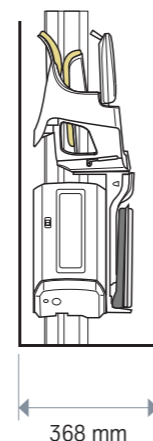

Frontal view - chair width

Side view - folded chair

Side view - unfolded chair

SPECIFICATIONS LEVANT COMFORT

Capacity

138 kg (inclination between 28° and 45°)
127 kg (inclination between 46° and 53°)

Operation