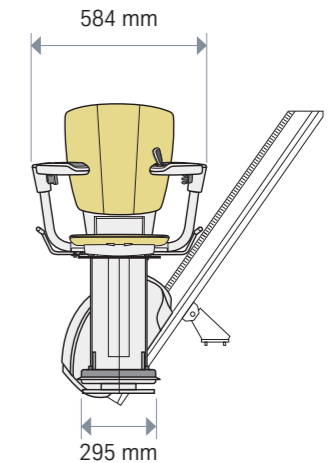

Frontal view - chair width