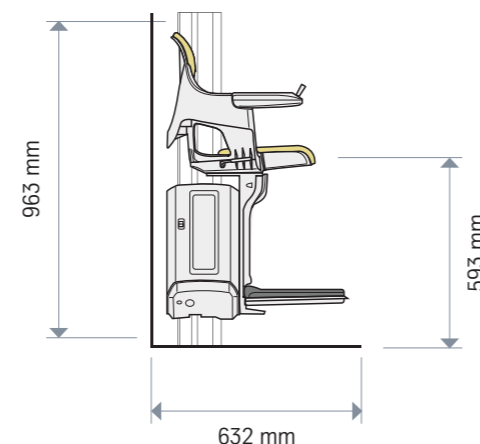

Safety devices

Anti-crush sensors in the event of obstacles on the stairs

Installation

On the steps of the stairs

Optional

Heavy Duty version (Levant Basic only)

Compliance

CE

Frontal view - chair width

Side view - folded chair

Side view - unfolded chair

SPECIFICATIONS LEVANT COMFORT

Capacity

138 kg (inclination between 28° and 45°)
127 kg (inclination between 46° and 53°)

Operation