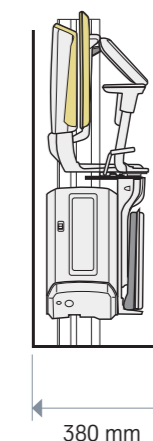

Safety devices

Anti-crush sensors in the event of obstacles on the stairs

Installation

On the steps of the stairs

Optional

Straight or curved arm rests, vinyl upholstery choice out of four colors, automatic swivel seat and footrest, hinge rail, heavy duty version

Compliance

CE

Frontal view - chair width

Side view - folded chair

Side view - unfolded chair

UPHOLSTERY AND RAILS LEVANT BASIC

VINYL UPHOLSTERY (EASY TO CLEAN)

Beige