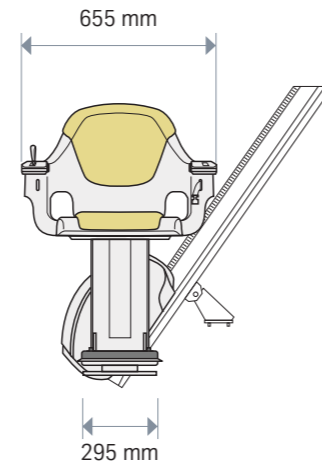

Frontal view - chair width

Side view - folded chair

Side view - unfolded chair

SPECIFICATIONS LEVANT COMFORT

Capacity

138 kg (inclination between 28° and 45°)
127 kg (inclination between 46° and 53°)

Operation